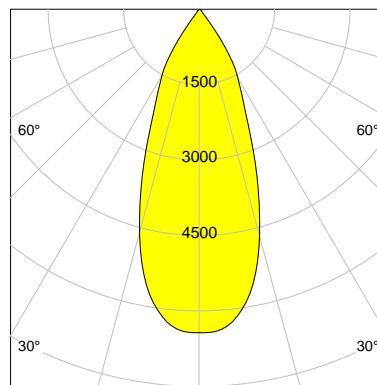

DESCRIPTION

Type	Track Spotlight
Article-number	141564L11291
Colour	silver
Energy Consumption	33.1 W
Efficiency	104 lm/W
Luminous Flux	3424 lm
Current (sec)	800 mA
Protection Class	IP 20
Energy-Label	E
Cooling	Passive

LED

Color Temperature	3000K
Color Rendering	CRI 92
LES	15
Color Tolerance	3-Step McAdam
Planckian Curve	BBBL
Spectrum	Premium White G7
Photobiological safety	RG2

ELECTRICAL

Overload- / Shortcircuit Protection	
Wiring / Adapter	3-Phase Adapter
Max Luminaires MCB	B16A 27Stück
Tracks	Global Stucchi Eutrac

Control

Control	On/Off
---------	--------

REFLECTOR

Technology	ULTRA
Material	Miro 4 Silver
FWHM	40°
FWTM	71°

I-max : 6426 cd *

UGR : 20.2 (4H/8H - 70/50/20)

H/m	D/m	E _{max} /lx/klm *
1.0	0.7	1876
2.0	1.5	469
3.0	2.2	208
4.0	2.9	117